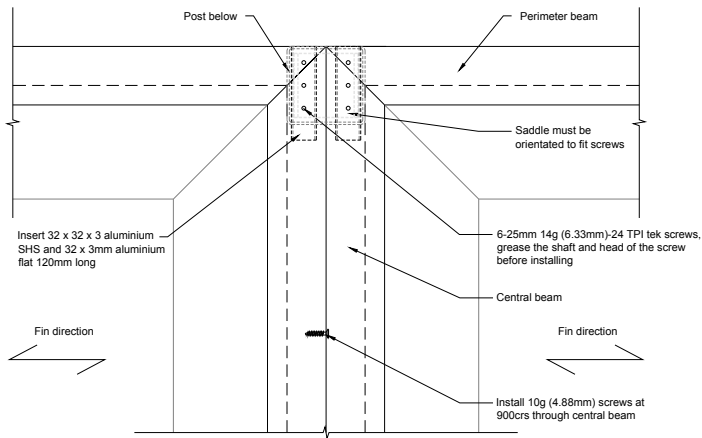

**CENTRAL LOUVRE PERIMETER BEAM TO LEG DETAIL (fin direction 1)**  
SCALE 1:5

**A CENTRAL LOUVRE PERIMETER BEAM TO LEG DETAIL (fin direction 1)**  
SCALE 1:5

**CENTRAL LOUVRE PERIMETER BEAM TO LEG DETAIL (fin direction 2)**  
SCALE 1:5

**B CENTRAL LOUVRE PERIMETER BEAM TO LEG DETAIL (fin direction 2)**  
SCALE 1:5

**LOUVREKIT TWO BAY OPTION**

Joining Two LouvreKits Together

Connection Details