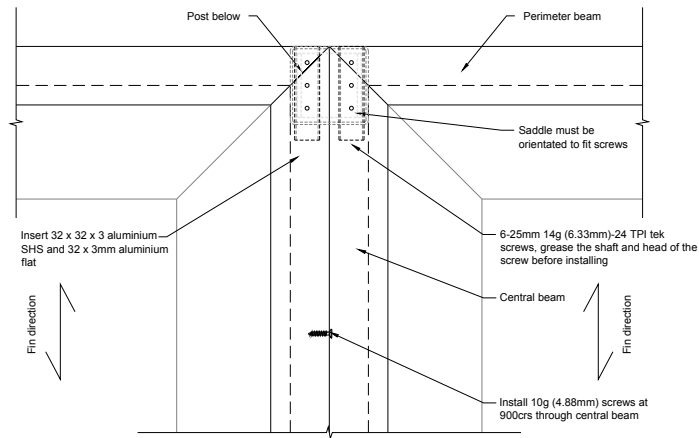

**CENTRAL LOUVRE PERIMETER BEAM TO LEG DETAIL (fin direction 1)**  
SCALE 1:5

**A CENTRAL LOUVRE PERIMETER BEAM TO LEG DETAIL (fin direction 1)**  
SCALE 1:5

**CENTRAL LOUVRE PERIMETER BEAM TO LEG DETAIL (fin direction 2)**  
SCALE 1:5

**B CENTRAL LOUVRE PERIMETER BEAM TO LEG DETAIL (fin direction 2)**  
SCALE 1:5

**LOUVREKIT TWO BAY OPTION**

Joining Two LouvreKits Together

Connection Details