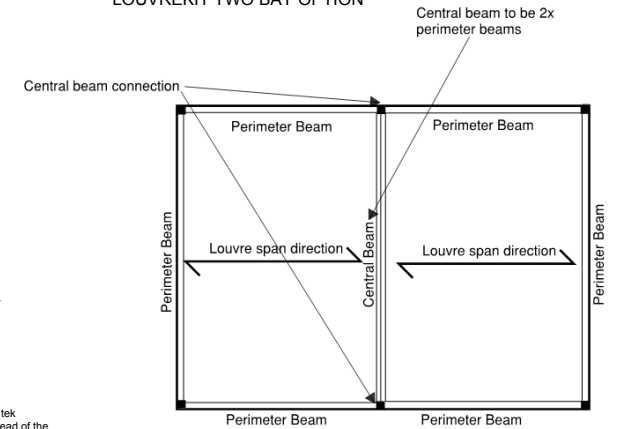

**CENTRAL LOUVRE PERIMETER BEAM TO LEG DETAIL (fin direction 1)**  
SCALE 1:5

**A CENTRAL LOUVRE PERIMETER BEAM TO LEG DETAIL (fin direction 1)**  
SCALE 1:5

**CENTRAL LOUVRE PERIMETER BEAM TO LEG DETAIL (fin direction 2)**  
SCALE 1:5

**B CENTRAL LOUVRE PERIMETER BEAM TO LEG DETAIL (fin direction 2)**  
SCALE 1:5

**LOUVREKIT TWO BAY OPTION**

Joining Two LouvreKits Together

Connection Details